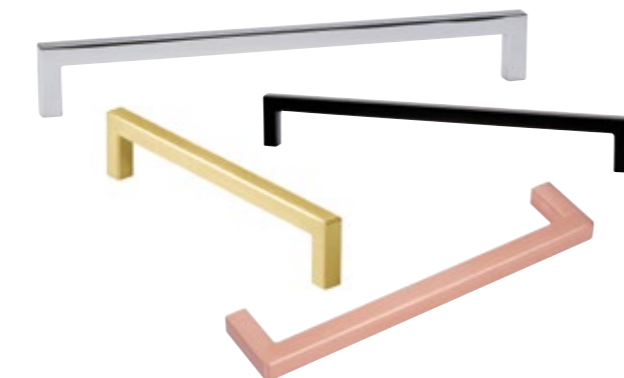

MORGAN GLASS KNOB:
 30mmDia Knob, Faceted Glass on Polished Chrome finished Base

MASON KNURLED HANDLE FAMILY:
 38mmDia Knob, 160mm Handle, Knurled, Black*, Brass* and SS Effect* finishes

PHILLIPS KNOB, CUP AND BOW HANDLE FAMILY:
 33mmDia Knob, 76mmCC Cup, 96mmCC Bow, Polished Chrome finish

CONLAN PROFILE HANDLE FAMILY:
 128mm Door Lip Profile Handle, Brushed Black* and Brass*, SS Effect* finishes

IRVIN BOSS BAR HANDLE:
 128mm Handle, SS Effect* finish

LED STRIP DOWNLIGHT:
 Rechargeable Battery, PIR Sensor,
 200 and 400mm, Silver or Black Casing

CURVED WARDROBE RAIL:
 825x825mm length, 30x15mm Oval, 90deg Curve, Polished Chrome finish

Brushed Copper finish

ASKEY D HANDLE FAMILY:
 128mm Handle, Matt Black*, Polished Chrome*, Brass* and Copper* finishes