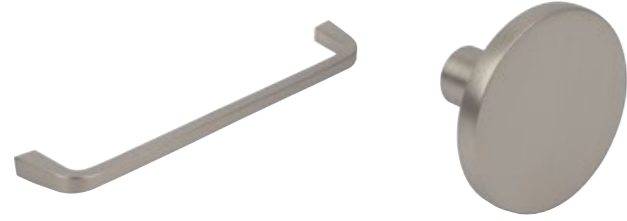

CURVED WARDROBE RAIL:
 825x825mm length, 30x15mm Oval, 90deg Curve, Polished Chrome finish

Brushed Copper finish

ASKEY D HANDLE FAMILY:
 128mm Handle, Matt Black*, Polished Chrome*, Brass* and Copper* finishes

MCLEOD GLITTER D HANDLE:
 160mm D Handle, Polished Chrome finish with Glitter Fascia

WARDROBE RAIL:
 3m length, 30x15mm Oval, 0.6mm gauge, Polished Chrome finish

Matt Black finish

Brushed Brass finish

HYLTON T BAR FAMILY:
 128mm, Matt Black, Antique Bronze
 and Copper, Polished Chrome & SS Effect* finishes

SOFT CLOSE DRAWER:
 Component or Assembled
 Supply, 450mmD, Shallow
 & Pan, Anthracite finish

SOFT CLOSE HINGE & PLATE:
 Full Overlay, 110deg & Wide, 0mm Plates, 25 Year Warranty

Brushed Nickel finish

KNOWLES PROFILE HANDLE FAMILY:
 128mm Door Lip Profile Handle, Brushed Grey*, Black* and Brass* finishes