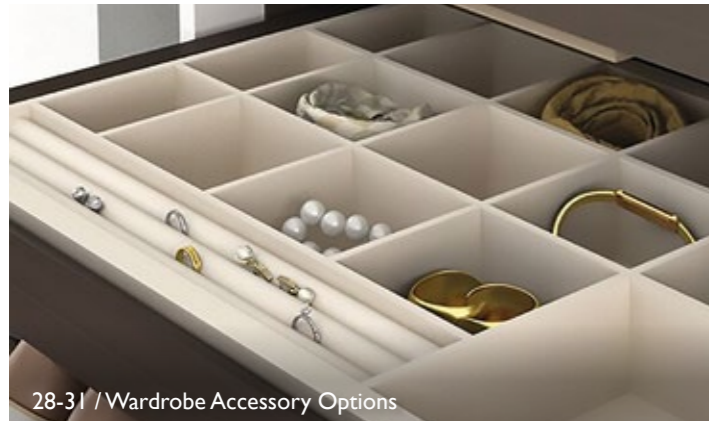

MANUFACTURING BESPOKE INTERIORS SINCE 1987

12-14 / Décors

17 / Internal Wardrobe Furniture

28-31 / Wardrobe Accessory Options

32-33 / Bespoke Furniture Solutions

We are a leading innovator in the bedroom furniture manufacturing industry, based within the West Midlands. We are dedicated to delivering the highest quality product, at an affordable price, with service that redefines excellence.