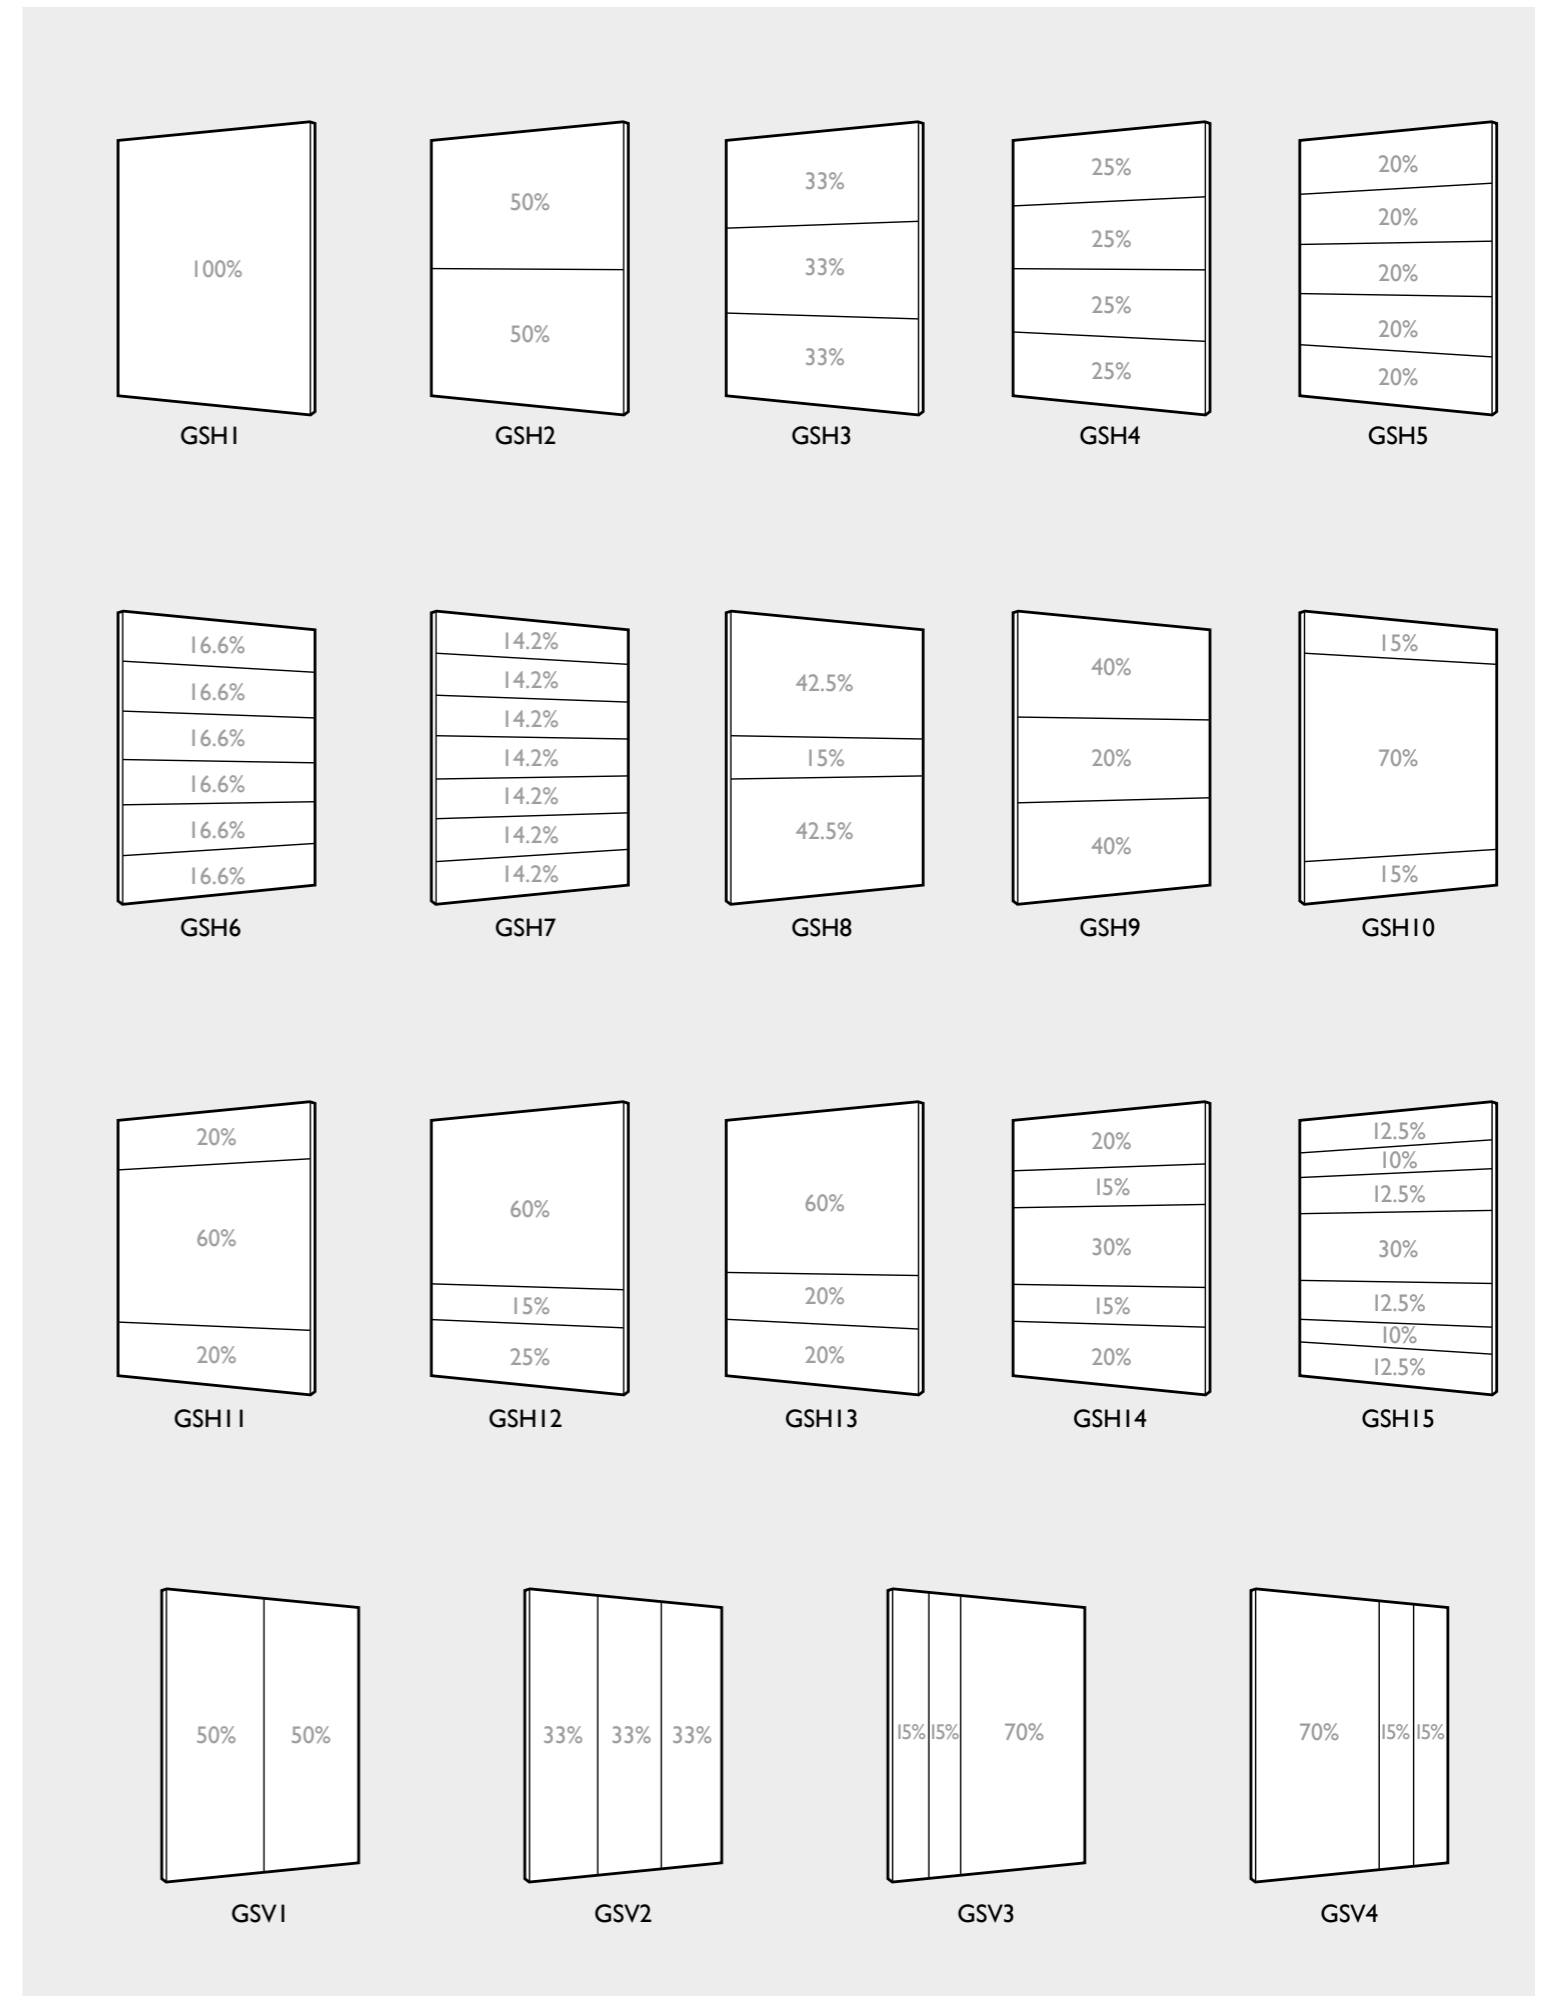

DOOR DESIGNS