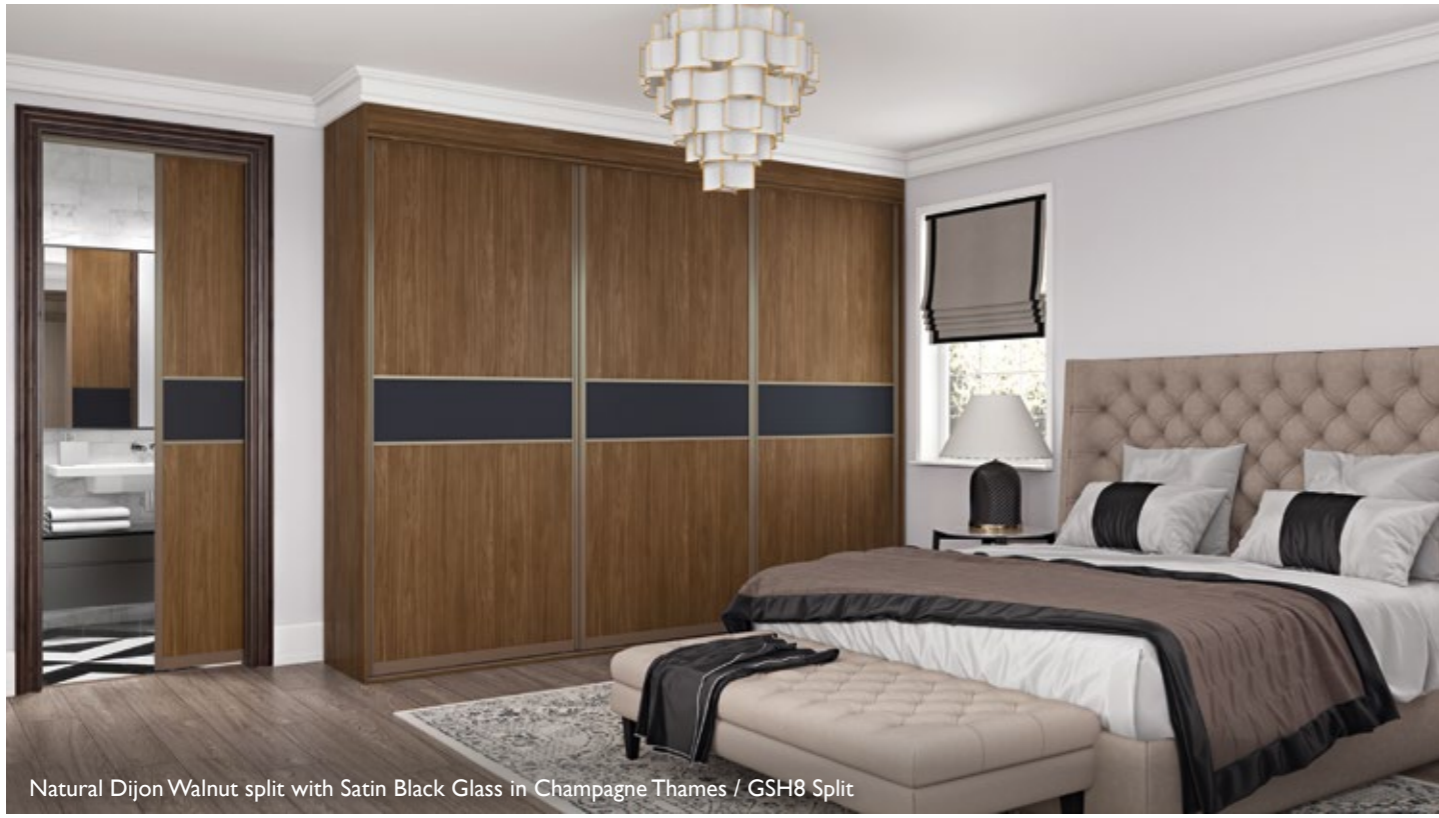

Natural Dijon Walnut split with Satin Black Glass in Champagne Thames / GSH8 Split