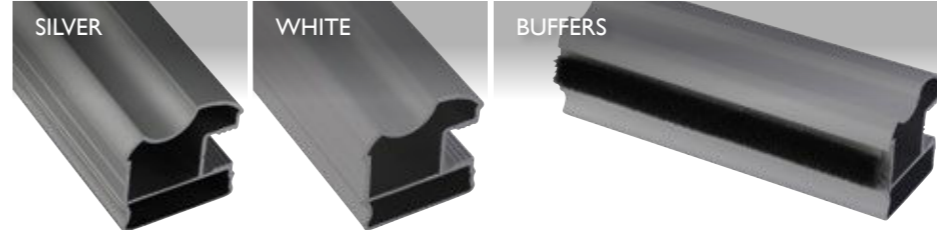

Grey Mirror in Silver Thames / GSH3 Split

- 12 Glass Décors
- 14 MFC Décors
- 15 Door Designs
- 16 Soft Close & Buffers
- 17 Internal Wardrobe Furniture
- 28 Wardrobe Accessory Options
- 30 Handles & Accessories
- 32 Bespoke Furniture Solutions