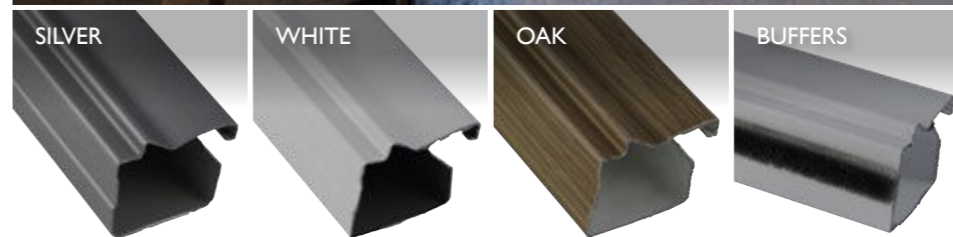

Silver Mirror in Silver Trent / GSH3 Split

- 12 Glass Décors
- 14 MFC Décors
- 15 Door Designs
- 16 Soft Close & Buffers
- 17 Internal Wardrobe Furniture
- 28 Wardrobe Accessory Options
- 30 Handles & Accessories
- 32 Bespoke Furniture Solutions