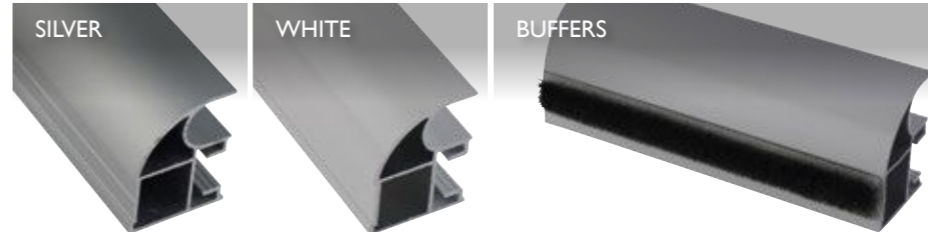

Grey Mirror in Champagne Avon

- 12 Glass Décors
- 14 MFC Décors
- 15 Door Designs
- 16 Soft Close & Buffers
- 17 Internal Wardrobe Furniture
- 28 Wardrobe Accessory Options
- 30 Handles & Accessories
- 32 Bespoke Furniture Solutions